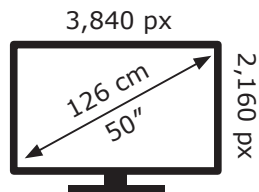

# ENERG

**LG Electronics**

50UN70003LA

**87** kWh/1000h

ABCDEF**G**

**110** kWh/1000h

2019/2013